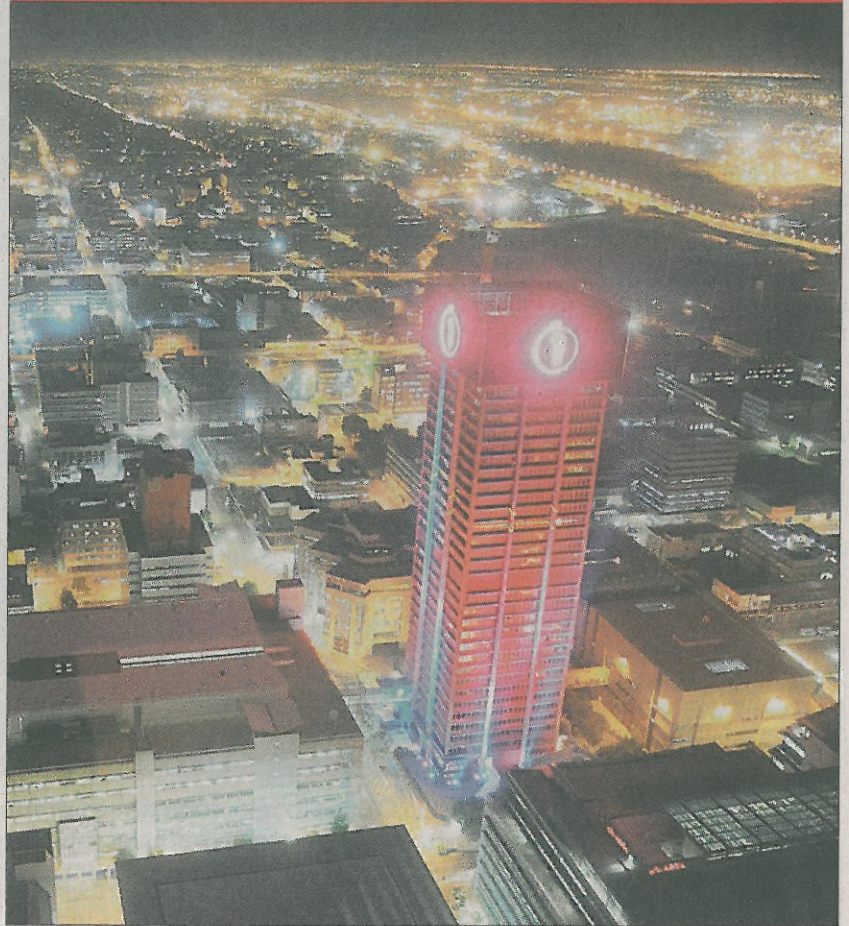

## Screens to help lure people to inner city

**DAZZLING:** These 38m-long and 17m-high LED screens light up the 29-storey Absa Towers in the Joburg CBD. PICTURE: ITUMELENG ENGLISH

### **MPILETSO MOTUMI**

mpiletso.motumi@inl.co.za

HELLO Africa! This is the greeting on the four biggest LED screens in the world.

They are twice the size of a basketball court and are found in the heart of Joburg.

Yesterday, Absa launched the Lumen, which will light up the CBD like never before.

The 38m-long and 17m-high screens crown the 29-storey Absa Towers building on the corner of Main and Troye streets.

The Lumen is part of Absa's 10-year inner-city rejuvenation project.

Absa Group chief executive Maria Ramos said the Joburg skyline would be transformed into a beacon of hope for the city and the continent through the various plans the financial institution had in store for the city.